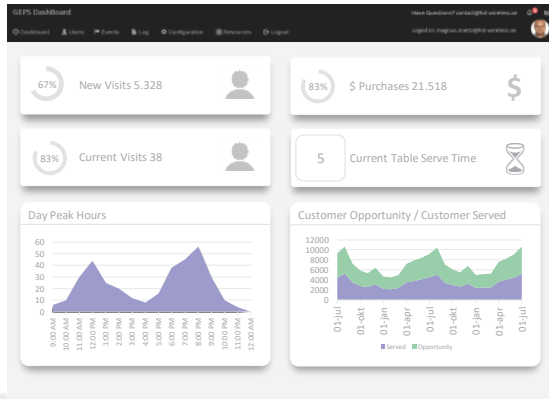

A background image showing a robotic arm in a factory setting, performing a welding task. Bright sparks are being emitted from the point of contact between the tool and the metal part, creating a dynamic and industrial scene.

GEPS™ - Digitalize & Visualize Your business processes
- Follow key Assets & Products in Real time

**World class indoor positioning and industrial IoT solutions
pre-integrated for SAP Users**

NEWS: Leading Nordic IoT and Real Time Location Service – RTLS – provider, H&D Wireless now partners with Zuite; Best in class SAP Business consulting Integrator.

- ✓ Improved assets utilization
- ✓ Increase production flow
- ✓ Identify and eliminate production bottle necks
- ✓ Pre-integrated for SAP Users
- ✓ GEPS™ – Griffin Enterprise Positioning Services

GEPS™ Tags & Dashboard example